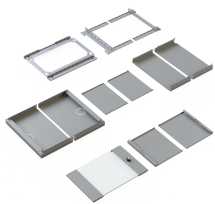

### General data

Steel sheet housing with swiveling frame, self-ventilated, not pre-assembled  
 Housing continuously depth adjustable from 400 .. 600 mm  
 Secured side walls, can only be removed after opening front door  
 Inside front-sided 2 x 19" profile, additionally depth-adjustable by 50 mm  
 Front door with window of certified safety-glass (4 mm) and latch locking  
 Door stop changeable due to stable, spring-loaded metal hinges  
 Door angle adjustable due to adjustable hinges  
 Door opening angle 120°  
 Roof and bottom with pre-punched openings for cable entry (190 x 90 mm)  
 Rear sided open frame with additionally positions for cable management  
 Roof and bottom prepared for accommodation of single fan Art.-No. 691664

### Technical properties

Cabinet Series	19" Wall Housing X-Rack, un-assembled
Cable entry roof/floor	Roof+ base, each 190 x 90 mm, open back
Degree of protection	IP20
Demountable	True
Door hinge reversible front door	Yes
Door opening angle front door	> 180 °
Frame	Locking mechanism
Installation depth min. - max.	310 - 510 mm
Material	Steel
Model	With permanent frame
Modular spacing	482.6 mm (19 inch)
Mounting level	Front side
Number of cartons	3
Number of doors	1
Packaging	3 cartons, strapped
Scope of delivery	1x Cabinet
Structure/Use	19" wall-mounted enclosure, depth adjustable to 400/450/500/550/600mm.
Surface finishing	powder coating
Type of front door	Glass door with latch lock and viewing window made of certified safety glass (4 mm)
Type of profile rail	L-shaped
Type of ventilation	Passive
With earthing	True
With front door	True
With roof plate	True
With sidewall	Yes, not openable