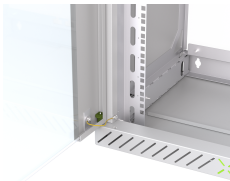

### General data

Steel sheet housing with swiveling frame, self-ventilated, not pre-assembled  
 Housing continuously depth adjustable from 400 .. 600 mm  
 Secured side walls, can only be removed after opening front door  
 Inside front-sided 2 x 19" profile, additionally depth-adjustable by 50 mm  
 Front door with window of certified safety-glass (4 mm) and latch locking  
 Door stop changeable due to stable, spring-loaded metal hinges  
 Door angle adjustable due to adjustable hinges  
 Door opening angle 120°  
 Roof and bottom with pre-punched openings for cable entry (190 x 90 mm)  
 Rear sided open frame with additionally positions for cable management  
 Roof and bottom prepared for accommodation of single fan Art.-No. 691664

### Technical properties

Cabinet Series	19" Wall Housing X-Rack, un-assembled
Cable entry roof/floor	Roof+ base, each 190 x 90 mm, open back
Degree of protection	IP20
Demountable	True
Door hinge reversible front door	Yes
Door opening angle front door	> 180 °
Frame	Locking mechanism
Installation depth min. - max.	310 - 510 mm
Material	Steel
Model	With permanent frame
Modular spacing	482.6 mm (19 inch)
Mounting level	Front side
Number of cartons	3
Number of doors	1
Packaging	3 cartons, strapped
Scope of delivery	1x Cabinet
Structure/Use	19" wall-mounted enclosure, depth adjustable to 400/450/500/550/600mm.
Surface finishing	powder coating
Type of front door	Glass door with latch lock and viewing window made of certified safety glass (4 mm)
Type of profile rail	L-shaped
Type of ventilation	Passive
With earthing	True
With front door	True
With roof plate	True
With sidewall	Yes, not openable