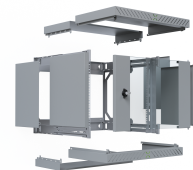

### General data

Steel sheet housing with swiveling frame, self-ventilated, not pre-assembled  
 Housing continuously depth adjustable from 400 .. 600 mm  
 Secured side walls, can only be removed after opening front door  
 Inside front-sided 2 x 19" profile, additionally depth-adjustable by 50 mm  
 Front door with window of certified safety-glass (4 mm) and latch locking  
 Door stop changeable due to stable, spring-loaded metal hinges  
 Door angle adjustable due to adjustable hinges  
 Door opening angle 120°  
 Roof and bottom with pre-punched openings for cable entry (190 x 90 mm)  
 Rear sided open frame with additionally positions for cable management  
 Roof and bottom prepared for accommodation of single fan Art.-No. 691664

### Technical properties

Cabinet Series	19" Wall Housing X-Rack, un-assembled
Cable entry roof/floor	Roof+ base, each 190 x 90 mm, open back
Degree of protection	IP20
Demountable	True
Door hinge reversible front door	Yes
Door opening angle front door	> 180 °
Frame	Locking mechanism
Installation depth min. - max.	310 - 510 mm
Material	Steel
Model	With permanent frame
Modular spacing	482.6 mm (19 inch)
Mounting level	Front side
Number of cartons	3
Number of doors	1
Packaging	3 cartons, strapped
Scope of delivery	1x Cabinet
Structure/Use	19" wall-mounted enclosure, depth adjustable to 400/450/500/550/600mm.
Surface finishing	powder coating
Type of front door	Glass door with latch lock and viewing window made of certified safety glass (4 mm)
Type of profile rail	L-shaped
Type of ventilation	Passive
With earthing	True
With front door	True
With roof plate	True
With sidewall	Yes, not openable